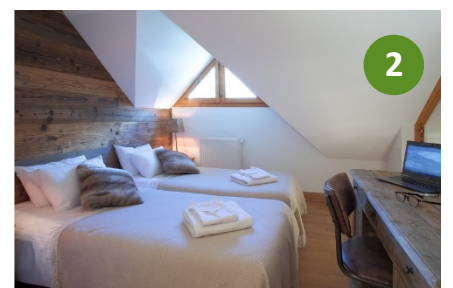

La Perle de l'Oisans

Spacious and Cosy
Apartment for Rent

S

Oisans
BIENVENUE DANS LES ALPES

VAUJANY
1250m 1310m Station village

Edelweiss apartment 4/6 personnes

The only apartment on the 6th floor of La Perle de l'Oisans, Edelweiss gives you the feeling you are living alone in the chalet.

The apartment is characterised by a large living-room and open kitchen (approx. 40m²) with a majestic high ceiling.

The balcony/terrace is fully equipped with deck-chairs and table to have your meals, with exceptional views.

Le Chalet

La Perle de l'Oisans is a standing chalet built on a mountainside, located in the village center, 50 m from shops and 300m from the lifts. It consists of 11 spacious apartments offer beautiful sunshine and exceptional views will not leave you indifferent.

The chalet is surrounded by a large private park with solarium, landscaped garden, mini-golf, pony, bowls, children's cabins, Spa, Hammam, Sauna, etc ...

S

S

1

2

Included services

- Free access to La Perle Spa
- Free WIFI access and Satellite TV
- Free private parking
- Free locked bike park
- Beds made up with comfortable duvet
- Large bath towels
- Child Kit : Baby Cot + high chair
- Cleaning pack (washing liquid, household product, sponges, tea towels...)
- Free access to the laundry (washing machine, washing powder, dryer and drying rack)
- Free access to « Les Terrasses de La Perle » (electric/gaz bbq, Club House with all dishes your need for your meals, solarium, ...)

Optional services

- Private Shuttle
- Croissants and fresh bread in the morning,
- French Breakfasts
- Special meals for athletes
- End Cleaning Pack
- Apart'Hotel
- VTT and Bike Hire

Edelweiss apartment