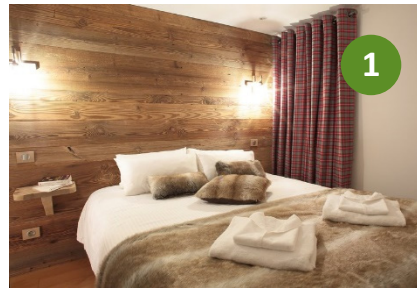

La Perle de l'Oisans

Spacious and Cosy
Apartment for Rent

S

Oisans
BIENVENUE DANS LES ALPES

VAUJANY
1250m 1310m Station village

Edelweiss apartment 4/6 personnes

The only apartment on the 6th floor of La Perle de l'Oisans, Edelweiss gives you the feeling you are living alone in the chalet.

The apartment is characterised by a large living-room and open kitchen (approx. 40m²) with a majestic high ceiling.

The balcony/terrace is fully equipped with deck-chairs and table to have your meals, with exceptional views.

Le Chalet

La Perle de l'Oisans is a standing chalet built on a mountainside, located in the village center, 50 m from shops and 300m from the lifts. It consists of 11 spacious apartments offer beautiful sunshine and exceptional views will not leave you indifferent.

The chalet is surrounded by a large private park with solarium, landscaped garden, mini-golf, pony, bowls, children's cabins, Spa, Hammam, Sauna, etc ...

S

S

1

2

Included services

- Free access to La Perle Spa
- Free WIFI access and Satellite TV
- Free private parking
- Free locked bike park
- Beds made up with comfortable duvet
- Large bath towels
- Child Kit : Baby Cot + high chair
- Cleaning pack (washing liquid, household product, sponges, tea towels...)
- Free access to the laundry (washing machine, washing powder, dryer and drying rack)
- Free access to « Les Terrasses de La Perle » (electric/gaz bbq, Club House with all dishes your need for your meals, solarium, ...)

Optional services

- Private Shuttle
- Croissants and fresh bread in the morning,
- French Breakfasts
- Special meals for athletes
- End Cleaning Pack
- Apart'Hotel
- VTT and Bike Hire

Edelweiss apartment