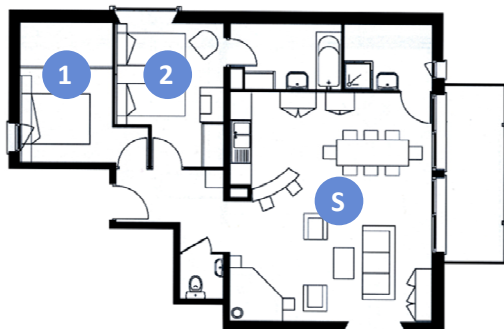

La Perle de l'Oisans

Cosy apartment for rent

Edelweiss Apartment - 4/6 Persons 75m² - 807ft² - 2 bedrooms

The only apartment on the 6th floor of La Perle de l'Oisans, Edelweiss gives you the feeling you are living alone in the chalet. The apartment is characterised by a large living-room and open kitchen with a majestic high ceiling, perfect for your family evenings around the fireplace.

Its large french window offers a splendid view of the Valley. And thanks to its large balcony you can lose yourself in this amazing panoramic view.

Le Chalet

La Perle de L'Oisans**** is composed by 11 comfortable and spacious apartments, fitted with fire place.

Included services

- Beds made up with comfortable duvet
- Large bath towels
- Child Kit : Baby Cot + high chair
- Cleaning pack (washing liquid, household product, sponges, tea towels...)
- Free access to the laundry (washing machine, washing powder, dryer and drying rack)
- Free WIFI access and Satellite TV
- Free sauna and hammam access
- Free private parking
- Free covered parking 50m

Edelweiss apartment

Surface	75 m ² - 862 ft ²
Capacity	4/6 Persons
Nber of bedrooms	2
Nber of beds	1 Double Queen and 2 twins
Sofa bed	For 2 persons
Fire place	1
Balcony/terrace	10 m ² - 107ft ²