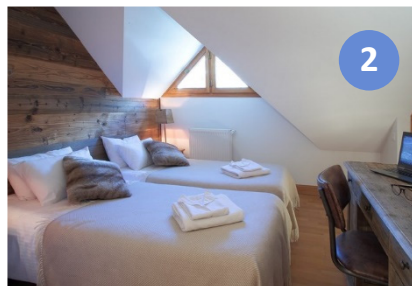

La Perle de l'Oisans

Cosy apartment for rent

Edelweiss Apartment - 4/6 Persons 75m² - 807ft² - 2 bedrooms

The only apartment on the 6th floor of La Perle de l'Oisans, Edelweiss gives you the feeling you are living alone in the chalet. The apartment is characterised by a large living-room and open kitchen with a majestic high ceiling, perfect for your family evenings around the fireplace.

Its large french window offers a splendid view of the Valley. And thanks to its large balcony you can lose yourself in this amazing panoramic view.

Le Chalet

La Perle de L'Oisans**** is composed by 11 comfortable and spacious apartments, fitted with fire place.

Included services

- Beds made up with comfortable duvet
- Large bath towels
- Child Kit : Baby Cot + high chair
- Cleaning pack (washing liquid, household product, sponges, tea towels...)
- Free access to the laundry (washing machine, washing powder, dryer and drying rack)
- Free WIFI access and Satellite TV
- Free sauna and hammam access
- Free private parking
- Free covered parking 50m