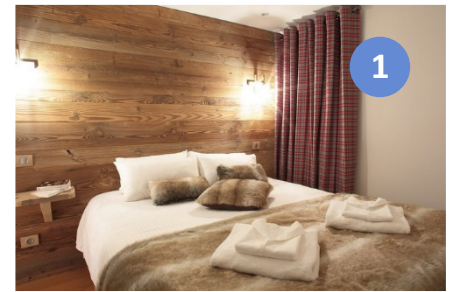

La Perle de l'Oisans

Cosy apartment for rent

Edelweiss Apartment - 4/6 Persons 75m² - 807ft² - 2 bedrooms

The only apartment on the 6th floor of La Perle de l'Oisans, Edelweiss gives you the feeling you are living alone in the chalet. The apartment is characterised by a large living-room and open kitchen with a majestic high ceiling, perfect for your family evenings around the fireplace.

Its large french window offers a splendid view of the Valley. And thanks to its large balcony you can lose yourself in this amazing panoramic view.

Le Chalet

La Perle de L'Oisans**** is composed by 11 comfortable and spacious apartments, fitted with fire place.

All large balconies are south facing to have the sun shine all day long and admire the exceptional view. The Chalet is situated in the centre of Vaujany village, 50 metres far from shops and 300 metres from ski lifts you could reach by foot or by the intended escalators. In Vaujany, everything is done by walk ...

Included services

- Beds made up with comfortable duvet
- Large bath towels
- Child Kit : Baby Cot + high chair
- Cleaning pack (washing liquid, household product, sponges, tea towels...)
- Free access to the laundry (washing machine, washing powder, dryer and drying rack)
- Free WIFI access and Satellite TV
- Free sauna and hammam access
- Free private parking
- Free covered parking 50m

Options

- Private Shuttle (Airport and Station Transfe)
- Body care and beauty
- Apart'Hotel
- Wood for fire-place
- Croissants and fresh bread in the morning,
- French Breakfasts
- End Cleaning Pack
- Private ski lockers just beside the ski-lift

Edelweiss apartment

Surface	75 m² - 862 ft²
Capacity	4/6 Persons
Nber of bedrooms	2
Nber of beds	1 Double Queen and 2 twins
Sofa bed	For 2 persons
Fire place	1
Balcony/terrace	10 m² - 107ft²