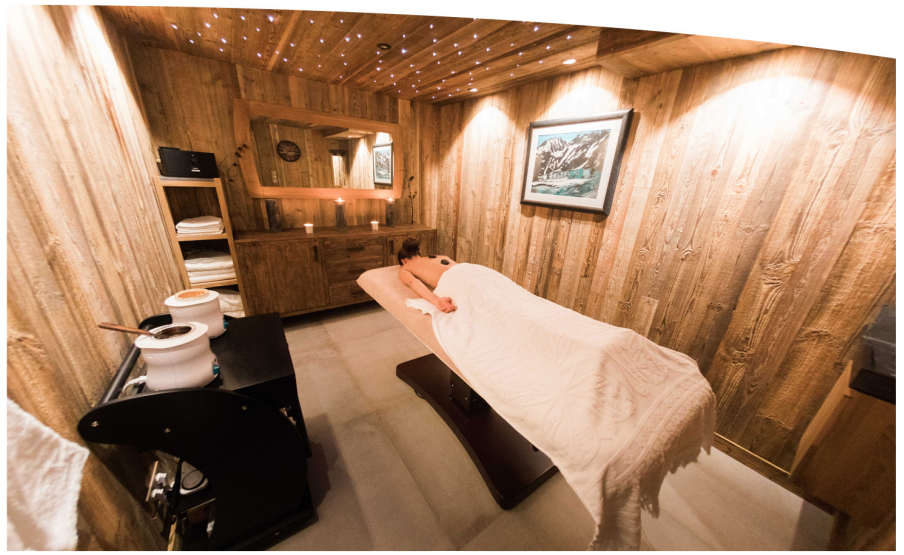

Le Spa de La Perle

Welfare
At the mountain