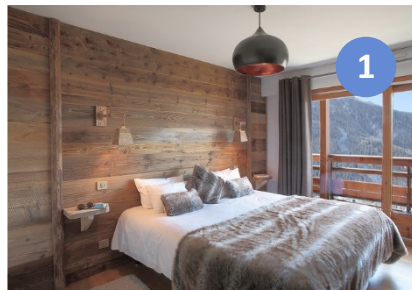

Génépi apartment

Surface	150 m² - 1,614 ft²
Capacity	12/14 Persons
Nber of bedrooms	5
Nber of beds	6 Double King or 12 twins
Sofa bed	For 2 persons
Fire place	1
Balcony/terrace	25 m² - 269 ft²

Included services

- Beds made up with comfortable duvet
- Large bath towels
- Child Kit : Baby Cot + high chair
- Cleaning pack (washing liquid, household product, sponges, tea towels...)
- Free access to the laundry (washing machine, washing powder, dryer and drying rack)
- Free WIFI access and Satellite TV
- Free sauna and hammam access
- Free private parking
- Free covered parking 50m

Options

- Private Shuttle (Airport and Station Transfere)
- Body care and beauty
- Apart'Hotel
- Wood for fire-place
- Croissants and fresh bread in the morning,
- French Breakfasts
- End Cleaning Pack
- Private ski lockers just beside the ski-lift