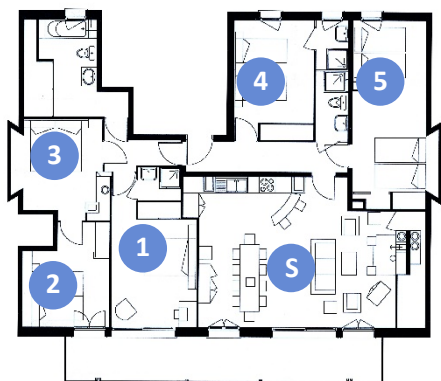

## Genépi Apartment - 12/14 Persons 150m<sup>2</sup> - 1,614ft<sup>2</sup> - 5 bedrooms

Our most impressive and largest apartment takes up the whole of the 5th floor, with its 142m<sup>2</sup>, 5 bedrooms it comfortably sleeps up to 14.

In Génépi you will find all the comfort you deserve : spacious bedrooms with either king-size or twin beds, 2 master bedrooms with ensuite facilities, 4 bath/shower rooms, large french windows with access to the balcony/terrace.

The living/dining room of 45 m<sup>2</sup> is waiting for you to spend nice cosy evenings around the fire, with its typical "dauphinois" chalet atmosphere.

### Génépi apartment

Surface	150 m <sup>2</sup> - 1,614 ft <sup>2</sup>
Capacity	12/14 Persons
Nber of bedrooms	5
Nber of beds	6 Double King or 12 twins
Sofa bed	For 2 persons
Fire place	1
Balcony/terrace	25 m <sup>2</sup> - 269 ft <sup>2</sup>