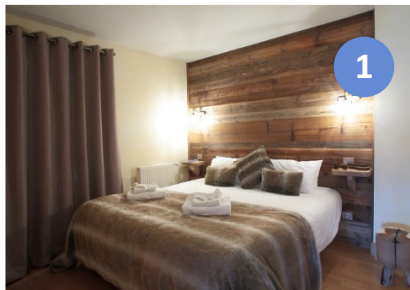

You will benefit from all day sunshine thanks to the south/south west exposure of the Narcisse apartment. Its fully equipped kitchen will enable you to cook all the traditional mountain specialities and more. You will love the large living/dining room, from its french windows to its fireplace, where you will spend cosy evenings.

Finally, you will enjoy the spacious master bedroom with its washbasin and additional sofa-bed, allowing Narcisse to accommodate up to 9 people.

Le Chalet

La Perle de L'Oisans**** is composed by 11 comfortable and spacious apartments, fitted with fire place.

Included services

- Beds made up with comfortable duvet
- Large bath towels
- Child Kit : Baby Cot + high chair
- Cleaning pack (washing liquid, household product, sponges, tea towels...)
- Free access to the laundry (washing machine, washing powder, dryer and drying rack)
- Free WIFI access and Satellite TV
- Free sauna and hammam access
- Free private parking
- Free covered parking 50m