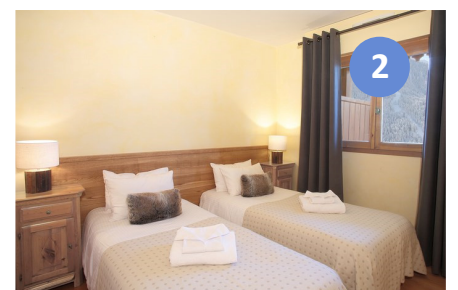

You will benefit from all day sunshine thanks to the south/south west exposure of the Narcisse apartment. Its fully equipped kitchen will enable you to cook all the traditional mountain specialities and more. You will love the large living/dining room, from its french windows to its fireplace, where you will spend cosy evenings.

Finally, you will enjoy the spacious master bedroom with its washbasin and additional sofa-bed, allowing Narcisse to accommodate up to 9 people.

Le Chalet

La Perle de L'Oisans**** is composed by 11 comfortable and spacious apartments, fitted with fire place.

Included services

- Beds made up with comfortable duvet
- Large bath towels
- Child Kit : Baby Cot + high chair
- Cleaning pack (washing liquid, household product, sponges, tea towels...)
- Free access to the laundry (washing machine, washing powder, dryer and drying rack)
- Free WIFI access and Satellite TV
- Free sauna and hammam access
- Free private parking
- Free covered parking 50m