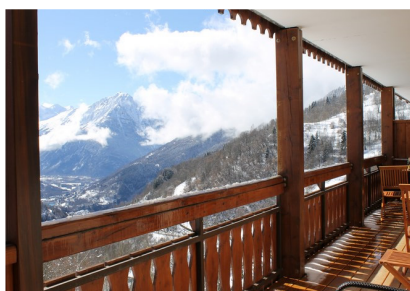

You will benefit from all day sunshine thanks to the south/south west exposure of the Narcisse apartment. Its fully equipped kitchen will enable you to cook all the traditional mountain specialities and more. You will love the large living/dining room, from its french windows to its fireplace, where you will spend cosy evenings.

Finally, you will enjoy the spacious master bedroom with its washbasin and additional sofa-bed, allowing Narcisse to accommodate up to 9 people.

Le Chalet

La Perle de L'Oisans**** is composed by 11 comfortable and spacious apartments, fitted with fire place.

All large balconies are south facing to have the sun shine all day long and admire the exceptional view. The Chalet is situated in the centre of Vaujany village, 50 metres far from shops and 300 metres from ski lifts you could reach by foot or by the intended escalators. In Vaujany, everything is done by walk ...