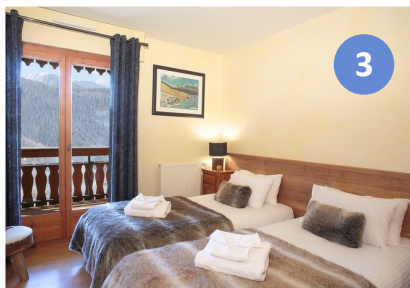

La Perle de l'Oisans

Cosy apartment for rent

Oz Vaujany
DOMAINE SKIABLE

VAUJANY
1750m - 1730m
Chalet village

Alpe d'Huez
grand domaine Ski
LES PLUS GRANDS DÉVALÉS DU MONDE

Narcisse Apartment - 7/9 Persons
92m² - 990ft² - 3 bedrooms

You will benefit from all day sunshine thanks to the south/south west exposure of the Narcisse apartment. Its fully equipped kitchen will enable you to cook all the traditional mountain specialities and more. You will love the large living/dining room, from its french windows to its fireplace, where you will spend cosy evenings.

Finally, you will enjoy the spacious master bedroom with its washbasin and additional sofa-bed, allowing Narcisse to accommodate up to 9 people.

Le Chalet

La Perle de L'Oisans**** is composed by 11 comfortable and spacious apartments, fitted with fire place.

All large balconies are south facing to have the sun shine all day long and admire the exceptional view. The Chalet is situated in the centre of Vaujany village, 50 metres far from shops and 300 metres from ski lifts you could reach by foot or by the intended escalators. In Vaujany, everything is done by walk ...

Included services

- Beds made up with comfortable duvet
- Large bath towels
- Child Kit : Baby Cot + high chair
- Cleaning pack (washing liquid, household product, sponges, tea towels...)
- Free access to the laundry (washing machine, washing powder, dryer and drying rack)
- Free WIFI access and Satellite TV
- Free sauna and hammam access
- Free private parking
- Free covered parking 50m

Options

- Private Shuttle (Airport and Station Transfe)
- Body care and beauty
- Apart'Hotel
- Wood for fire-place
- Croissants and fresh bread in the morning,
- French Breakfasts
- End Cleaning Pack
- Private ski lockers just beside the ski-lift

Narcisse apartment

Surface	92 m² - 990 ft²
Capacity	7/9 Persons
Nber of bedrooms	3
Nber of beds	3 Double King or 6 twins
Sofa bed	For 2 persons
Fire place	1
Balcony/terrace	20 m² - 215 ft²